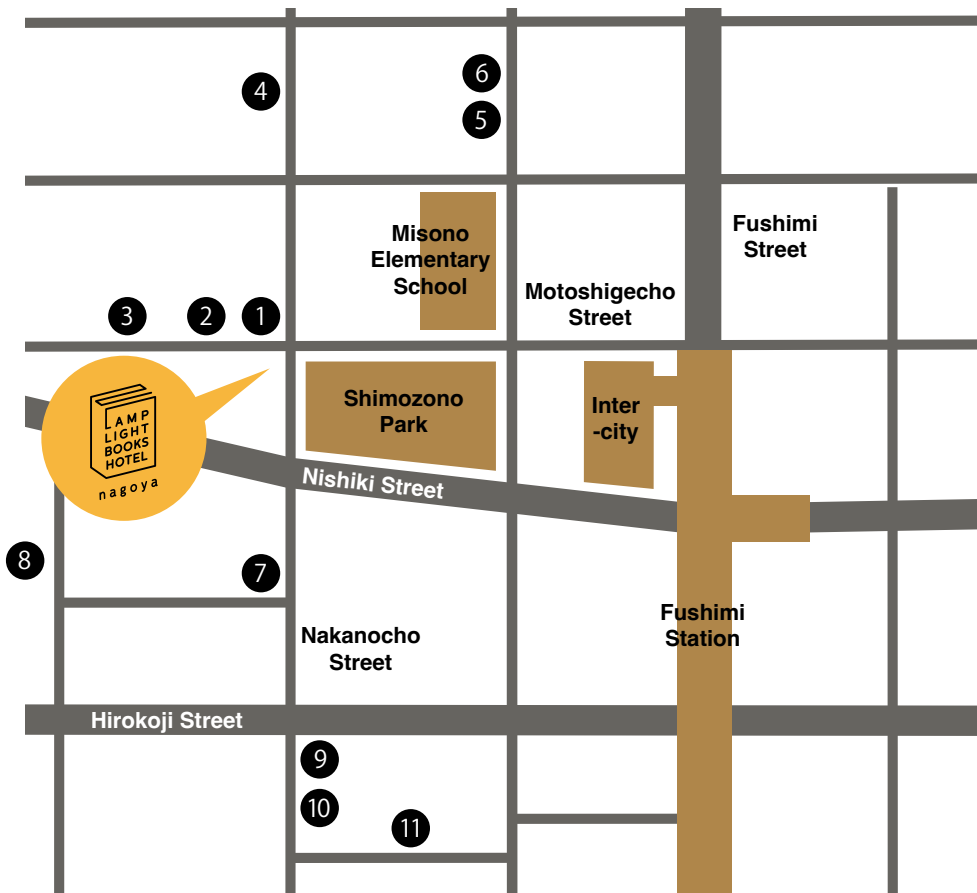

Neighborhood Parking Lot

*Parking meters on the street are available only park for up to 60 minutes between 8AM and 8PM.
Please note that parking over 60 minutes or parking between 8PM and 8AM will be subject to crackdown on parking violation by the police.